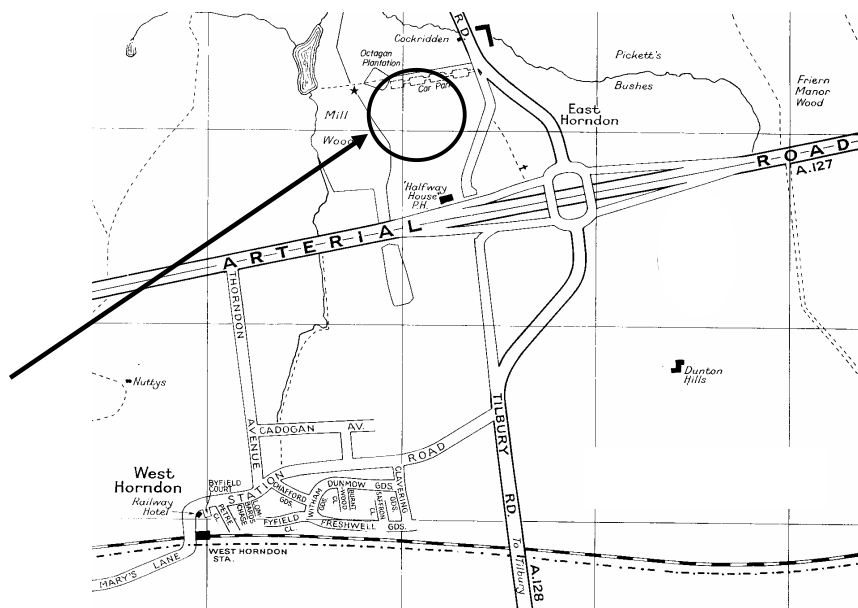

# Cross Country Dates 2005/6

All races start at 10.30

£2 to enter.

Arrive early to get a parking place.

Nov. 27<sup>th</sup>  
Hadleigh Downs

Dec. 11<sup>th</sup>  
Stubbers, Upminster

Jan. 8<sup>th</sup>  
One Tree Hill

Feb 5<sup>th</sup>  
South Weald Park,  
Brentwood

Feb 19<sup>th</sup>  
Thorndon Park,  
Brentwood

Reserve dates are Feb 26<sup>th</sup> or Mar 5<sup>th</sup> depending on Essex County  
Half Marathon.